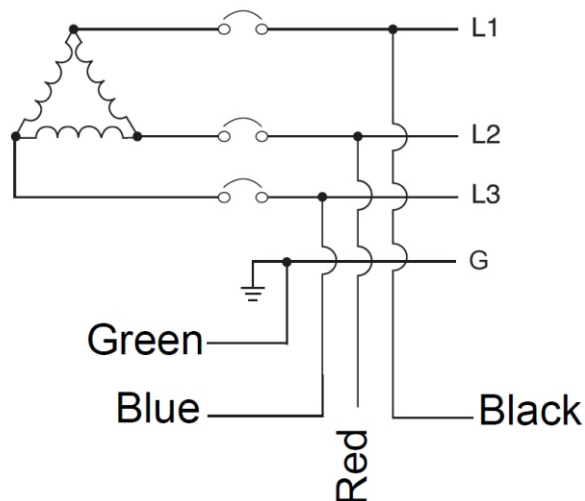

Installation Instructions :

This surge protector is a Type 2 device and designed to be installed downstream of the service disconnect.

Plan your installation and make sure that all electrical circuits are de-energized before attempting to install this device.

Meet all National and Local codes (NEC Article 285 and UL 1449 address SPDs)

Verify correct voltage, use above or below rated device voltage will cause failure.

Mount the surge protector as close to panel or equipment as possible keeping leads short.

Use in conjunction with at least a 20A fuse or circuit breaker for each line.

Make sure system is grounded per NEC guidelines.

480V Three Phase Delta (3P3W)

Connect the Green ground connection first followed by the Black, Red and Blue to each phase line.

Once all connections are made, verify that there are no sharp edges making contact with the wiring and that the system is bonded per NEC guidelines.

Energize and confirm proper operation of all line lights. If one or all of the lights are not illuminated once power is applied, check all connections and test again. If you still do not have correct operation contact Bad Wolf for technical support.

Bad Wolf LLC
813-434-0404

sales@BadWolfUSA.com
www.BadWolfUSA.com