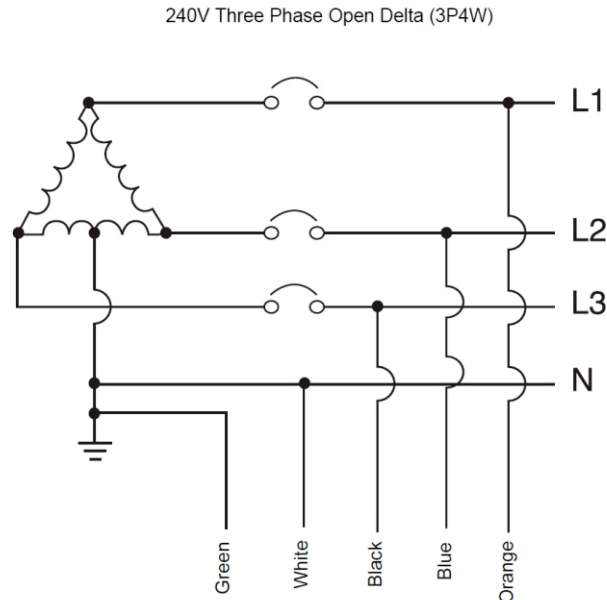

Installation Instructions :

This surge protector is a Type 2 device and designed to be installed downstream of the service disconnect.

Plan your installation and make sure that all electrical circuits are de-energized before attempting to install this device.

Meet all National and Local codes (NEC Article 285 and UL 1449 address SPDs)

Verify correct voltage, use above or below rated device voltage will cause failure.

Mount the surge protector as close to panel or equipment as possible keeping leads short.

Use in conjunction with at least a 20A fuse or circuit breaker for each line.

Make sure system is grounded per NEC guidelines.

Connect green ground first followed by white neutral. Once both connections are secure then you may connect the Orange, Black and Blue to each phase line.

Once all connections are made, verify that there are no sharp edges making contact with the wiring and that the system is bonded per NEC guidelines.

Energize and confirm proper operation of all line lights. If one or all of the lights are not illuminated once power is applied, check all connections and test again. If you still do not have correct operation contact Bad Wolf for technical support.

Bad Wolf LLC
813-434-0404

sales@BadWolfUSA.com
www.BadWolfUSA.com